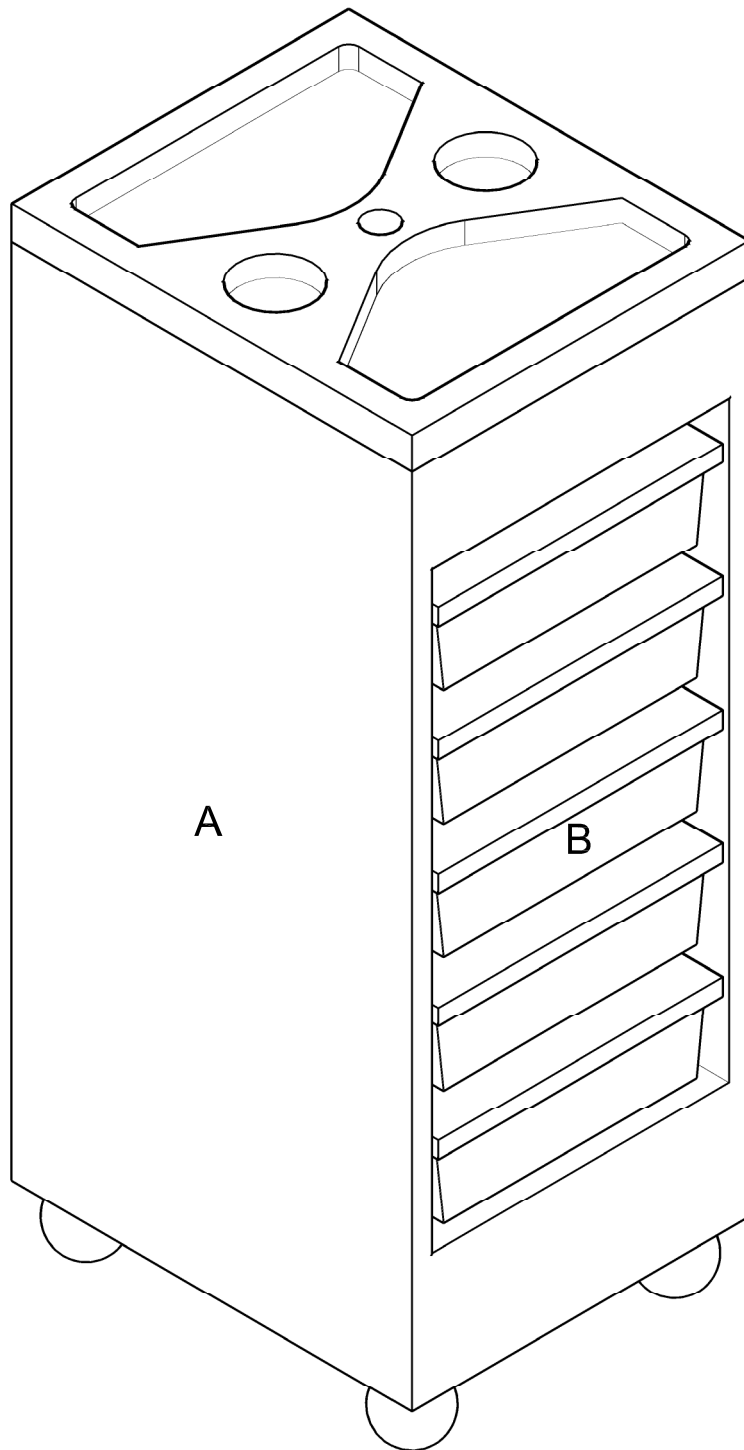

Stadium Trolley

06141 / 06145 / 06148 / 06149

Edition 3-2020

A = Rustic Oak / Michigan Elm / Black
B = Black or White trays